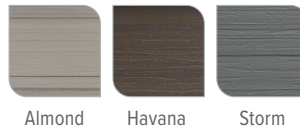

Cabinet Colors